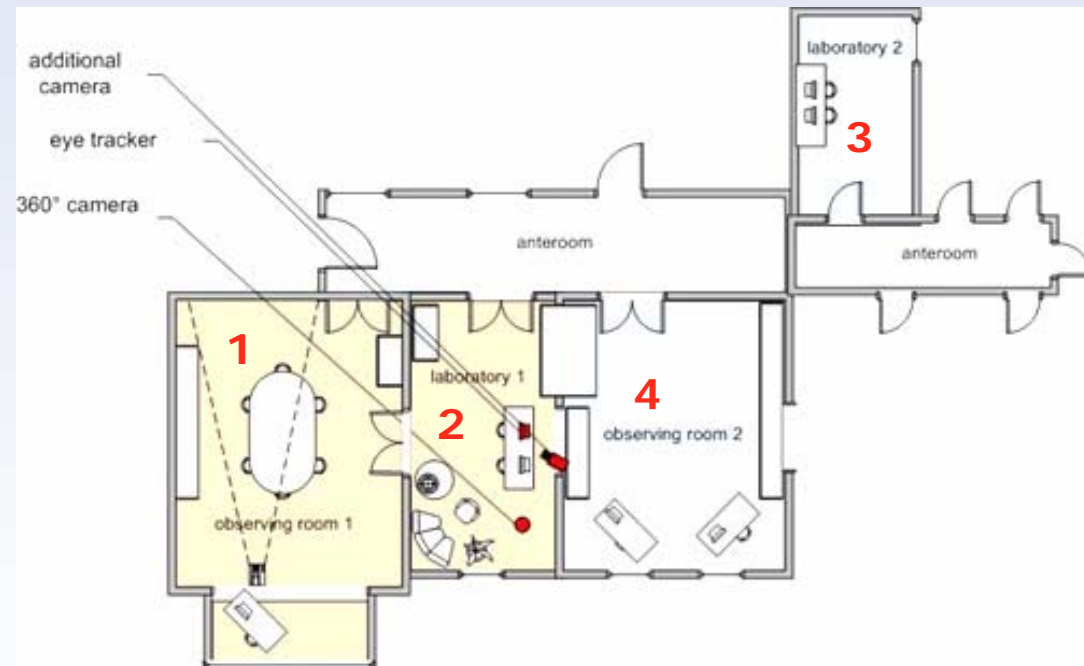

Client room in Vienna

Test lab in Vienna

Ground Plan Labs Vienna

1. Observation room 1
(one-way mirror to room 2)
25 sq.m
2. Test lab 1
16 sq.m
3. Test lab 2
14 sq.m
4. Observation room 2
(can also be used for focus groups)
23 sq.m